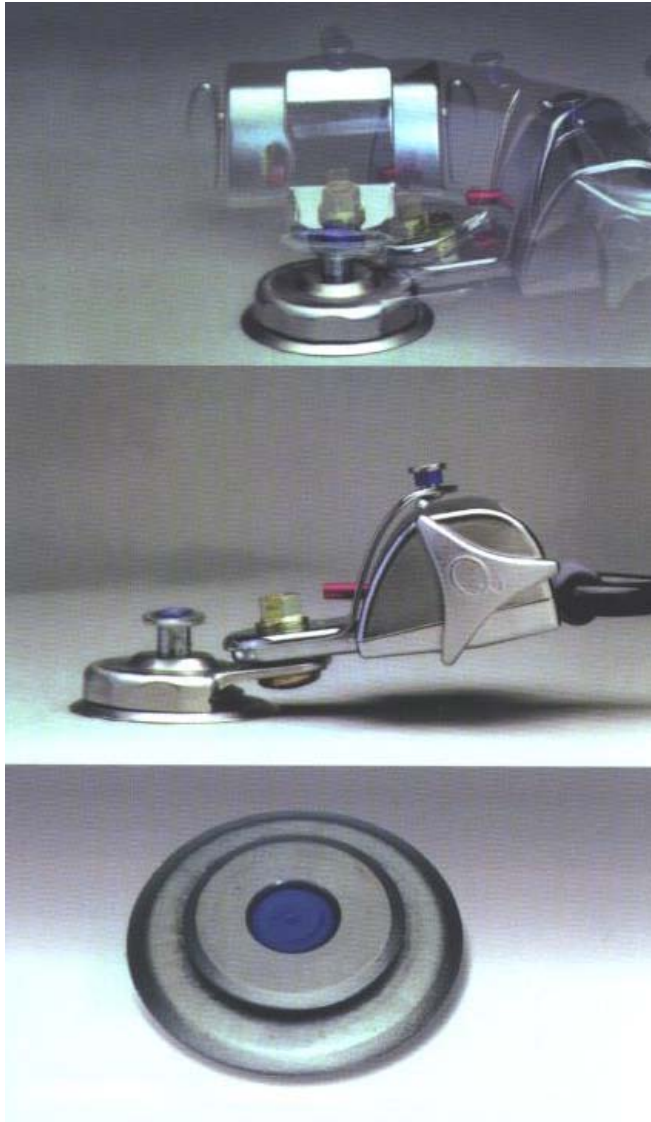

Slide 'n Click

The Slide & Click floor anchorage is the latest in fixed securement "pockets". It offers 360 degree rotation and the easiest, one-handed operation of any comparable product available today.

Features and Benefits:

- Application: Fixed securement position
- 360 Degree Rotation - Eliminates complicated installs and alignments
- Single Bolt Installation - For easy installation
- Durable - Cast stainless steel for maximum strength and durability
- Low Profile and Compact - Reduces potential interference with wheelchair components (e.g. footrests)
- Low Maintenance
- Compatible with Slide & Click fitting for: QRT Retractor Systems, Q-5000 Series